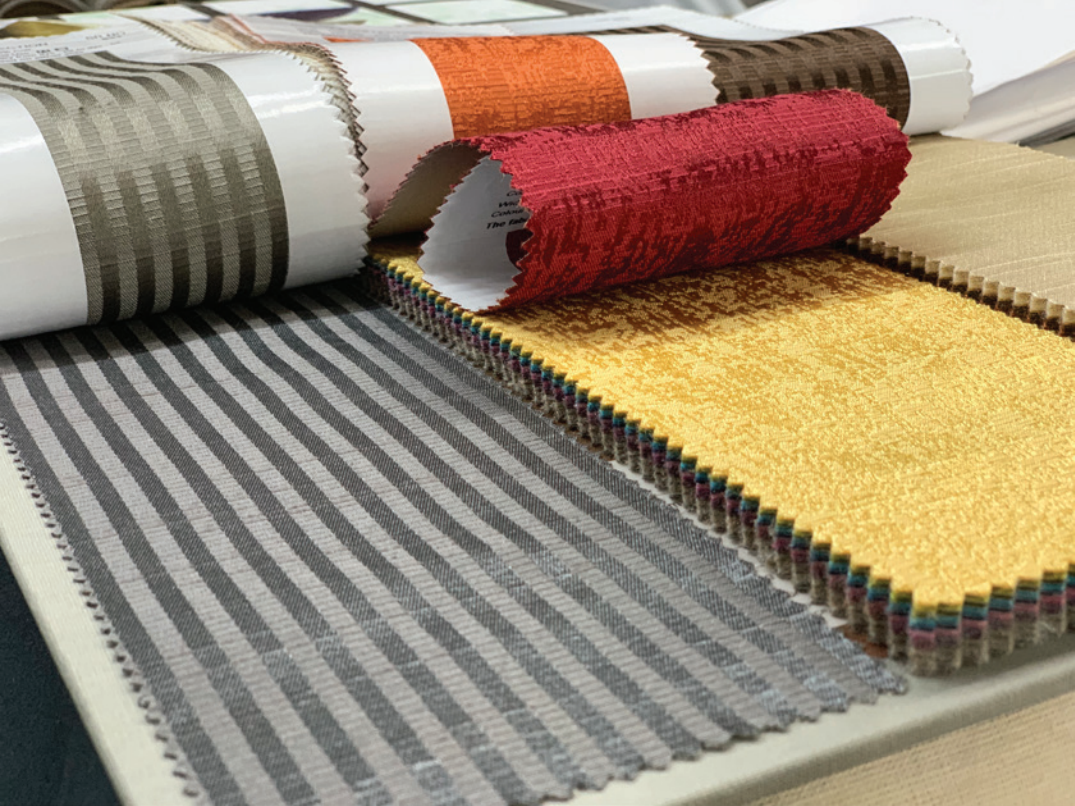

FABIO[®]
FURNISHINGS

ROSELLA

ALBA

54"

13.33